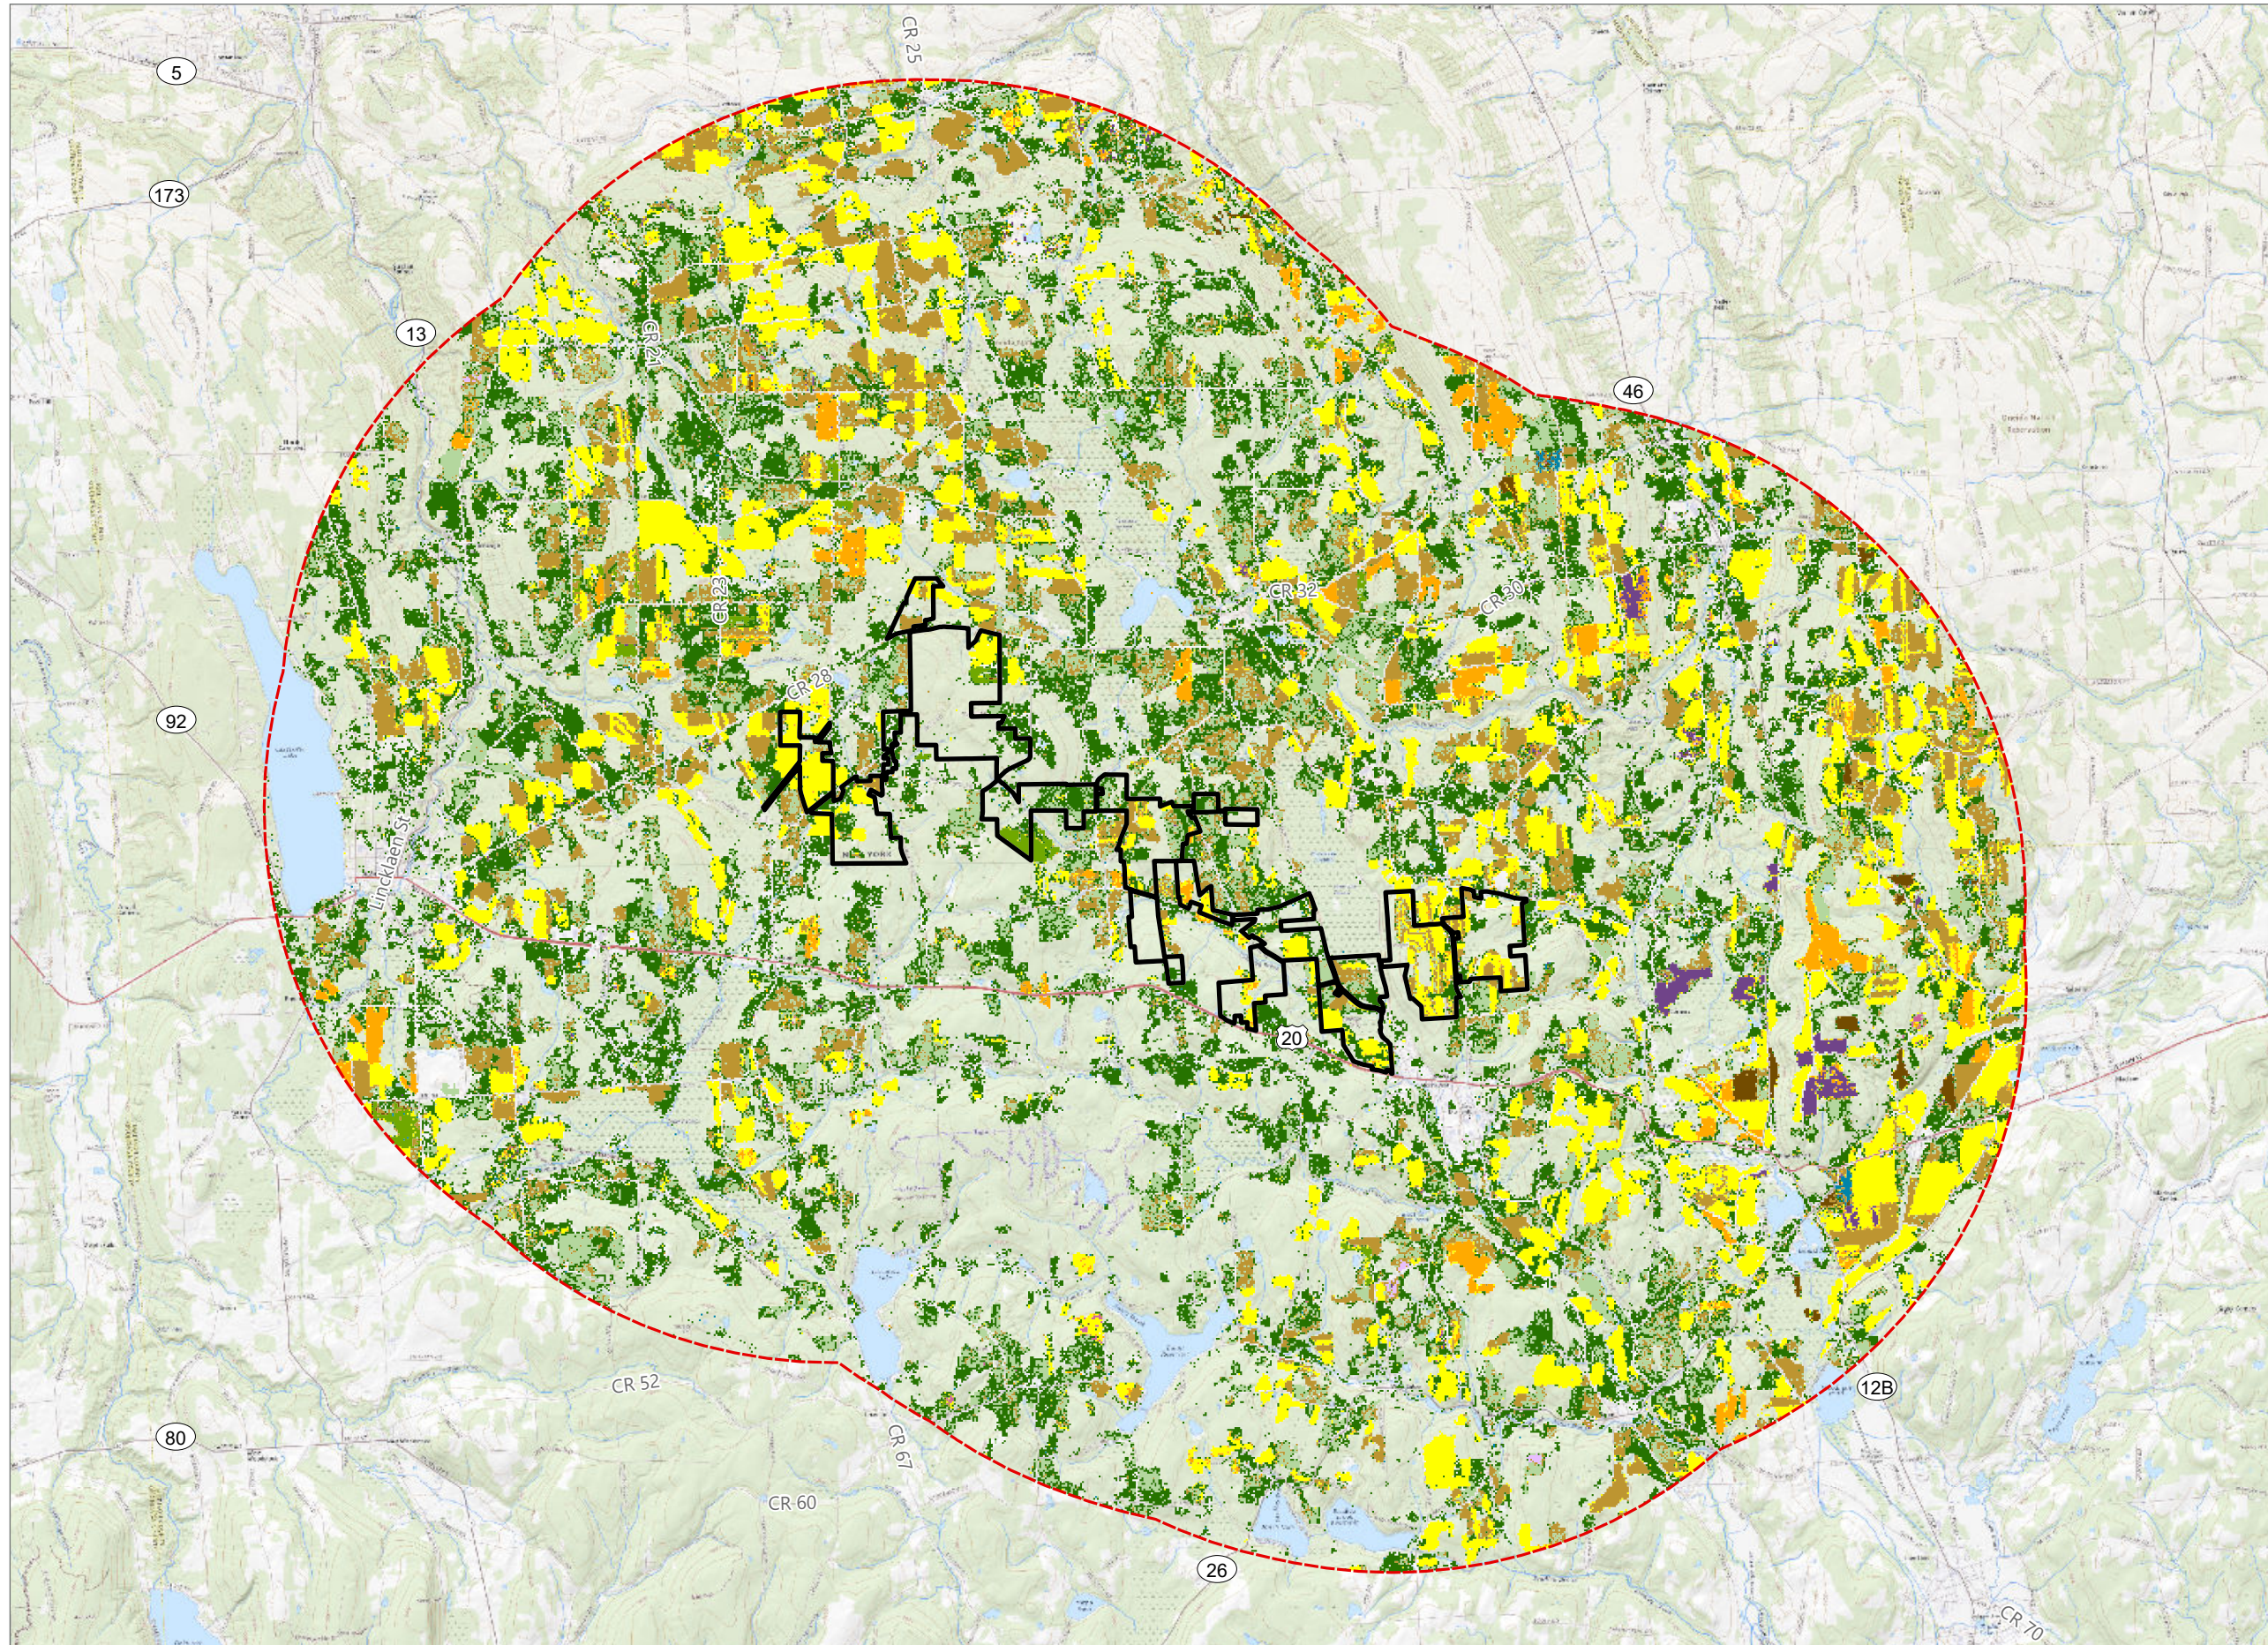

Figure 15-2. National Agricultural Statistics Data - 2022

Hoffman Falls Wind

Towns of Eaton, Fenner, Nelson and Smithfield, Madison County, New York

**94-c Permit Application
Matter No. 23-00038**

-  Facility Site
-  5-Mile Study Area
- USDA Cropscape 2022
 -  Alfalfa
 -  Corn
 -  Oats
 -  Other Hay/Non Alfalfa
 -  Soybeans
 -  Spring Wheat
 -  Winter Wheat
 -  Christmas Trees
 -  Clover/Wildflowers
 -  Fallow/Idle Cropland
 -  Grassland/Pasture
 -  Other Produce Crops
 -  Other Crops

Prepared February 5, 2024
Basemap: Esri "USGS Topo" map service