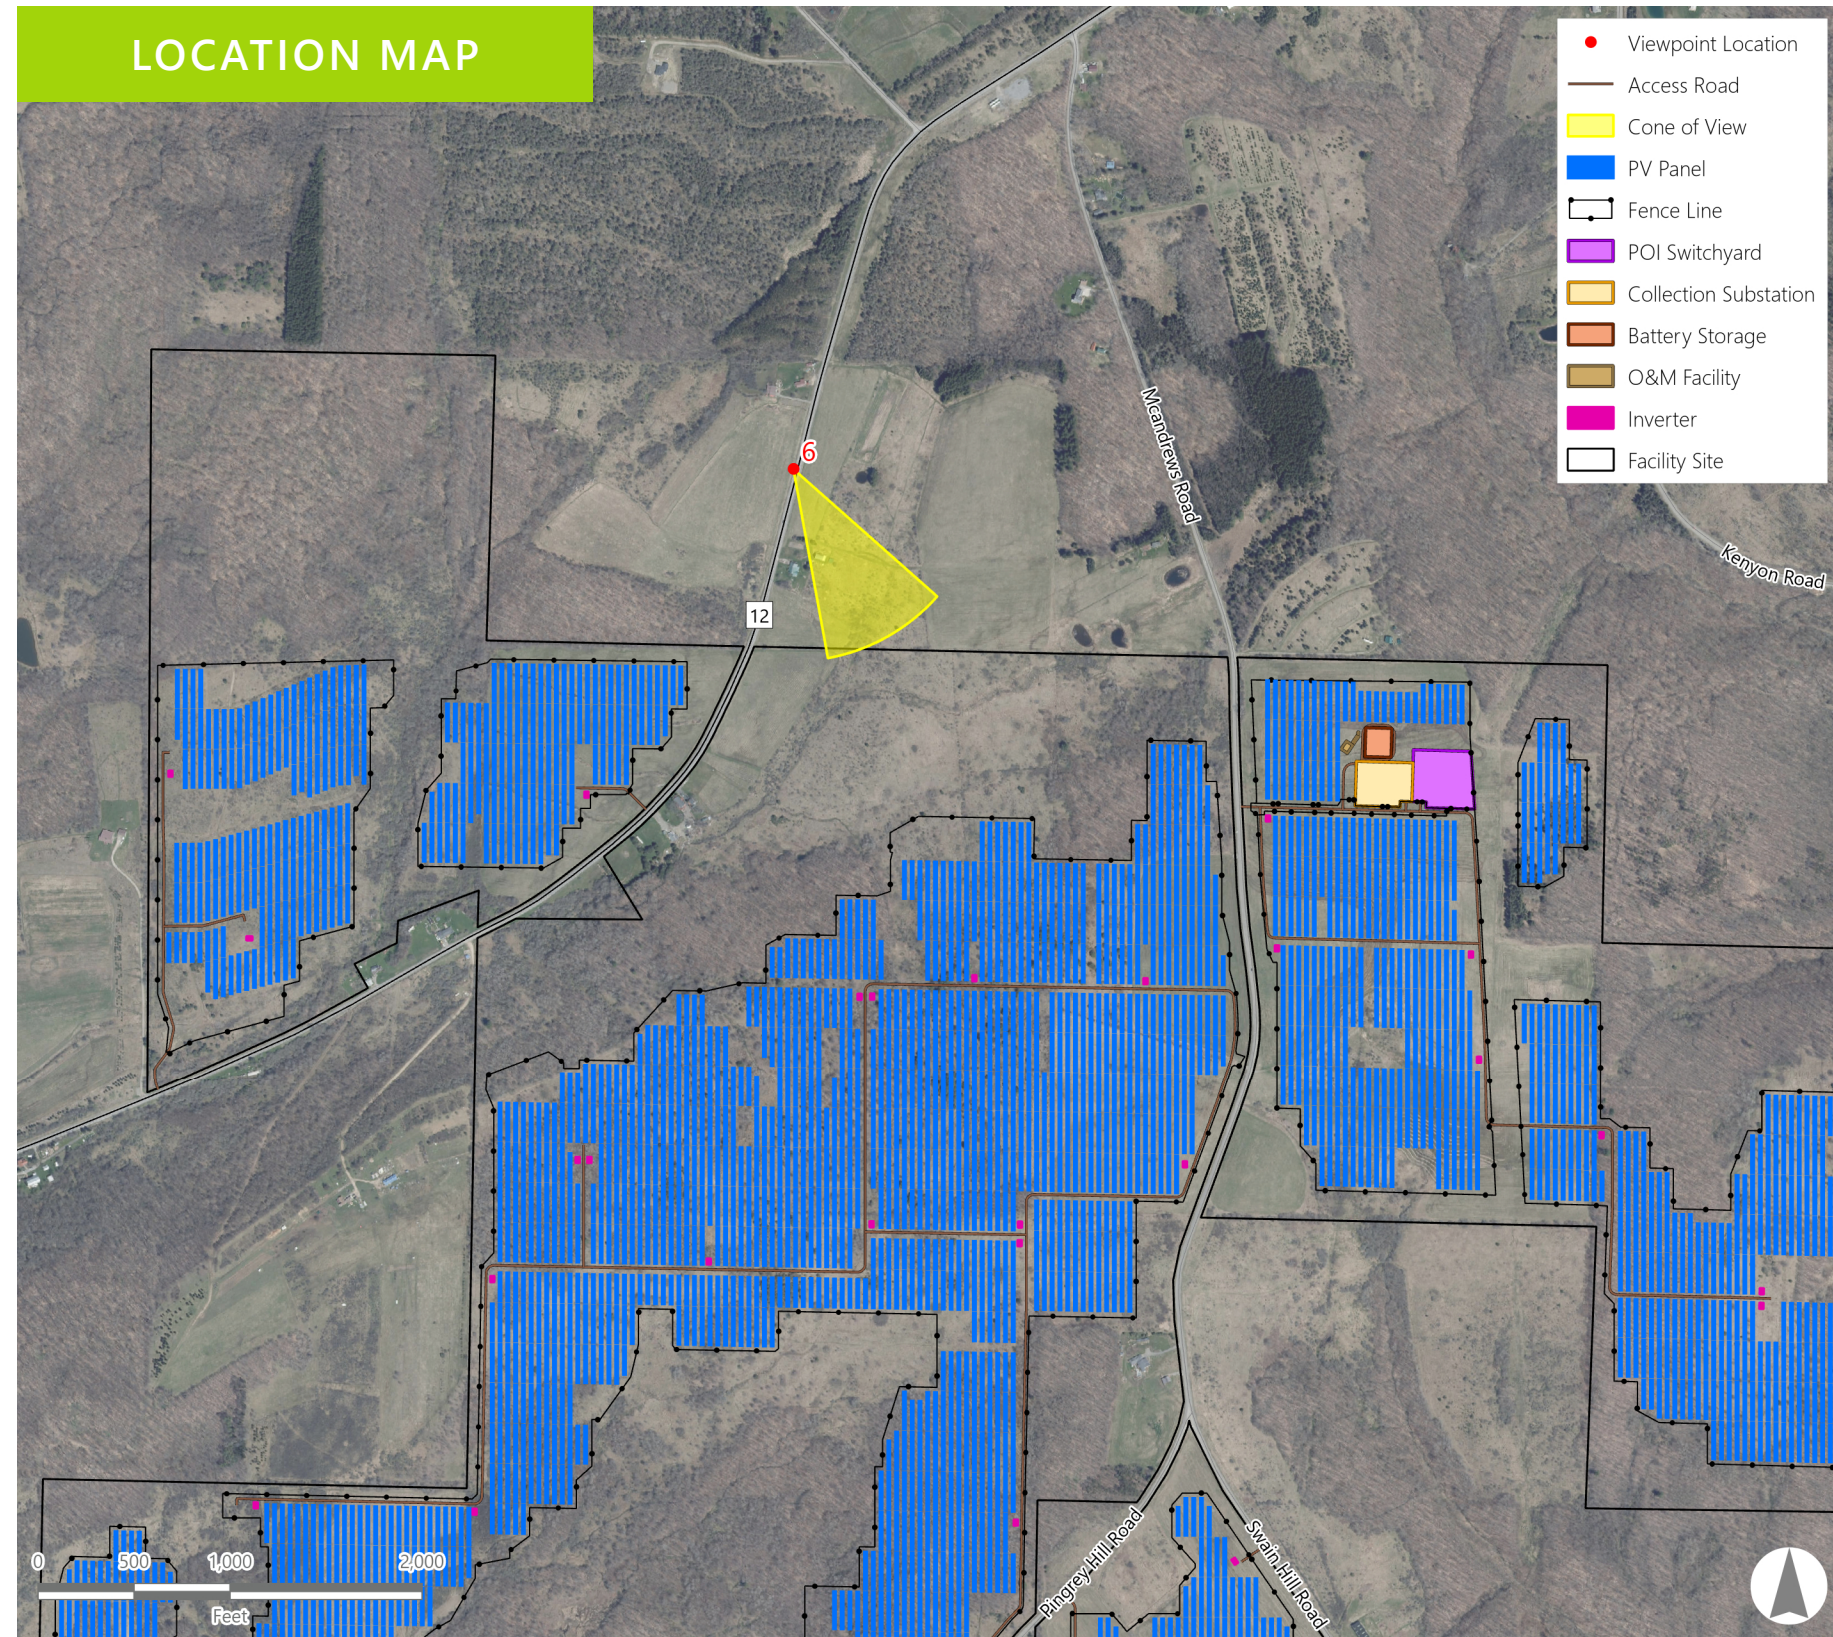

CONTEXT PANORAMA

Note: The image above is a panorama photograph taken from County Road 12 (Jericho Hill Road) in the Town of Alfred panning clockwise from north (left) to southwest (right). The green rectangle represents the extent of the simulated photograph.

PHOTOSIMULATION (POST INSTALLATION)

PHOTOSIMULATION (WITH CONCEPTUAL MITIGATION 5-7 YEARS POST INSTALLATION)

TITLE: ALFRED OAKS SOLAR PHOTOSIMULATIONS

DATE: FEBRUARY 15, 2022

LOCATION: VIEWPOINT 6 - COUNTY ROAD 12, TOWN OF ALFRED

TIME: 12:57 P.M.

VIEWING INSTRUCTIONS:

When this poster is printed at full size (24" height by 36" width), the simulations should be viewed from a distance of approximately 25" from the viewer's eyes in order to obtain the proper perspective.