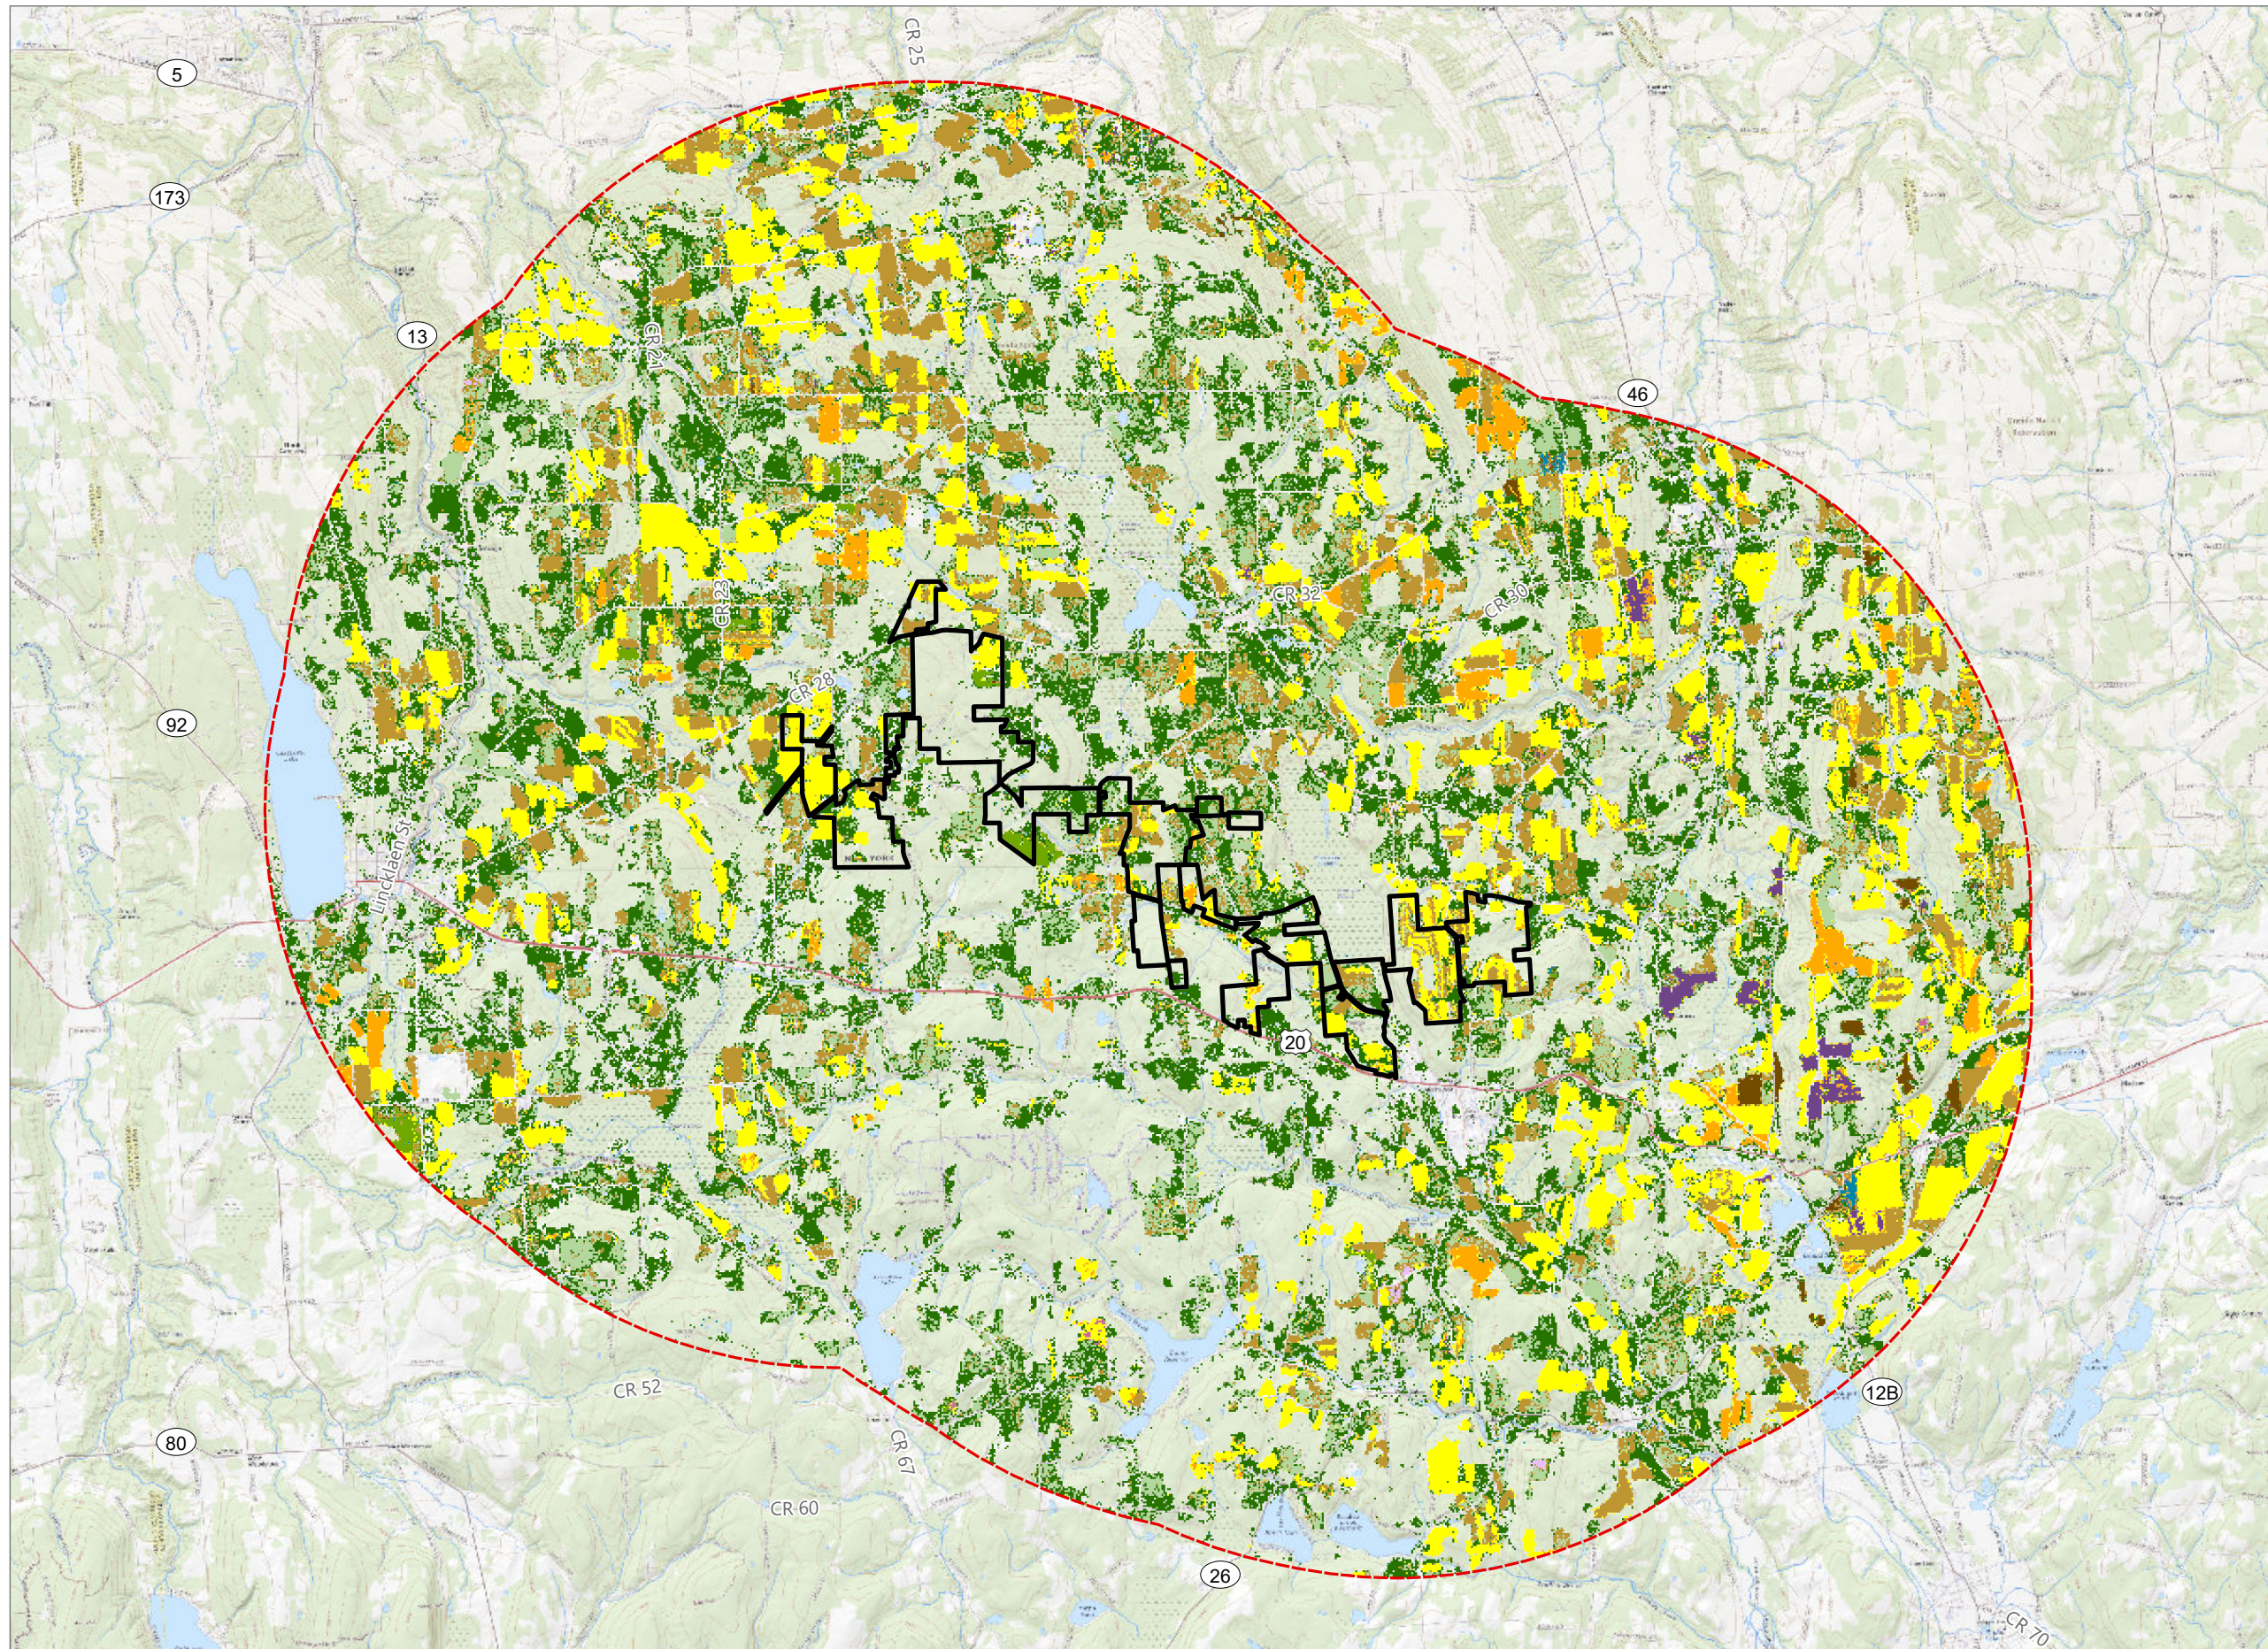

Figure 15-2. National Agricultural Statistics Data - 2022

Hoffman Falls Wind

Towns of Eaton, Fenner, Nelson and Smithfield, Madison County, New York

**94-c Permit Application
Matter No. 23-00038**

-  Facility Site
-  5-Mile Study Area
- USDA Cropscape 2022
 -  Alfalfa
 -  Corn
 -  Oats
 -  Other Hay/Non Alfalfa
 -  Soybeans
 -  Spring Wheat
 -  Winter Wheat
 -  Christmas Trees
 -  Clover/Wildflowers
 -  Fallow/Idle Cropland
 -  Grassland/Pasture
 -  Other Produce Crops
 -  Other Crops

Prepared February 5, 2024
Basemap: Esri "USGS Topo" map service